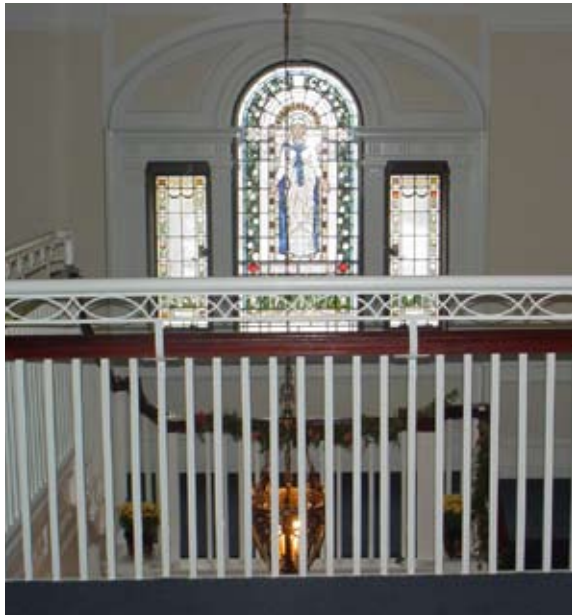

Manor Asperger Residence

Historic Iver Johnson Estate